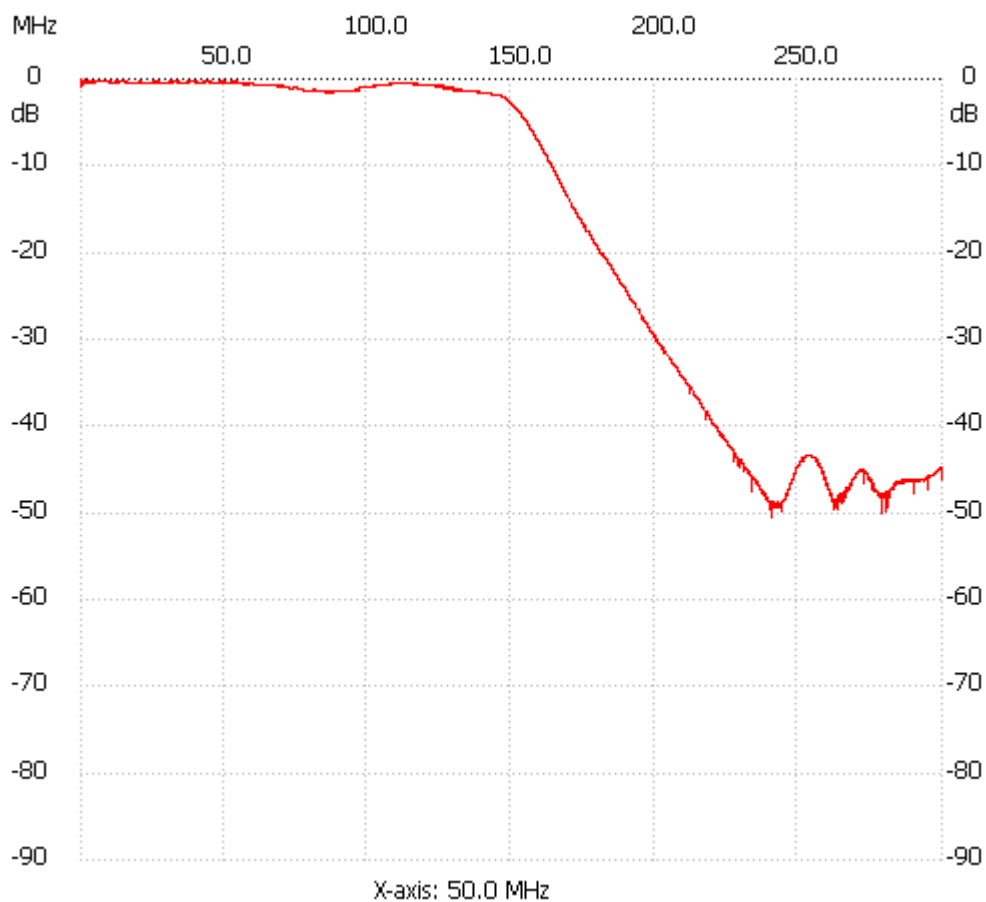

Startfreq: 0.100000 MHz; Stopfreq: 300.000000 MHz; Stepwidth: 29.996 kHz

Samples: 9999; Interrupt: 0 uS

Channel 1

max :0.00dB 0.969884MHz

min :-50.55dB 240.367954MHz

-----